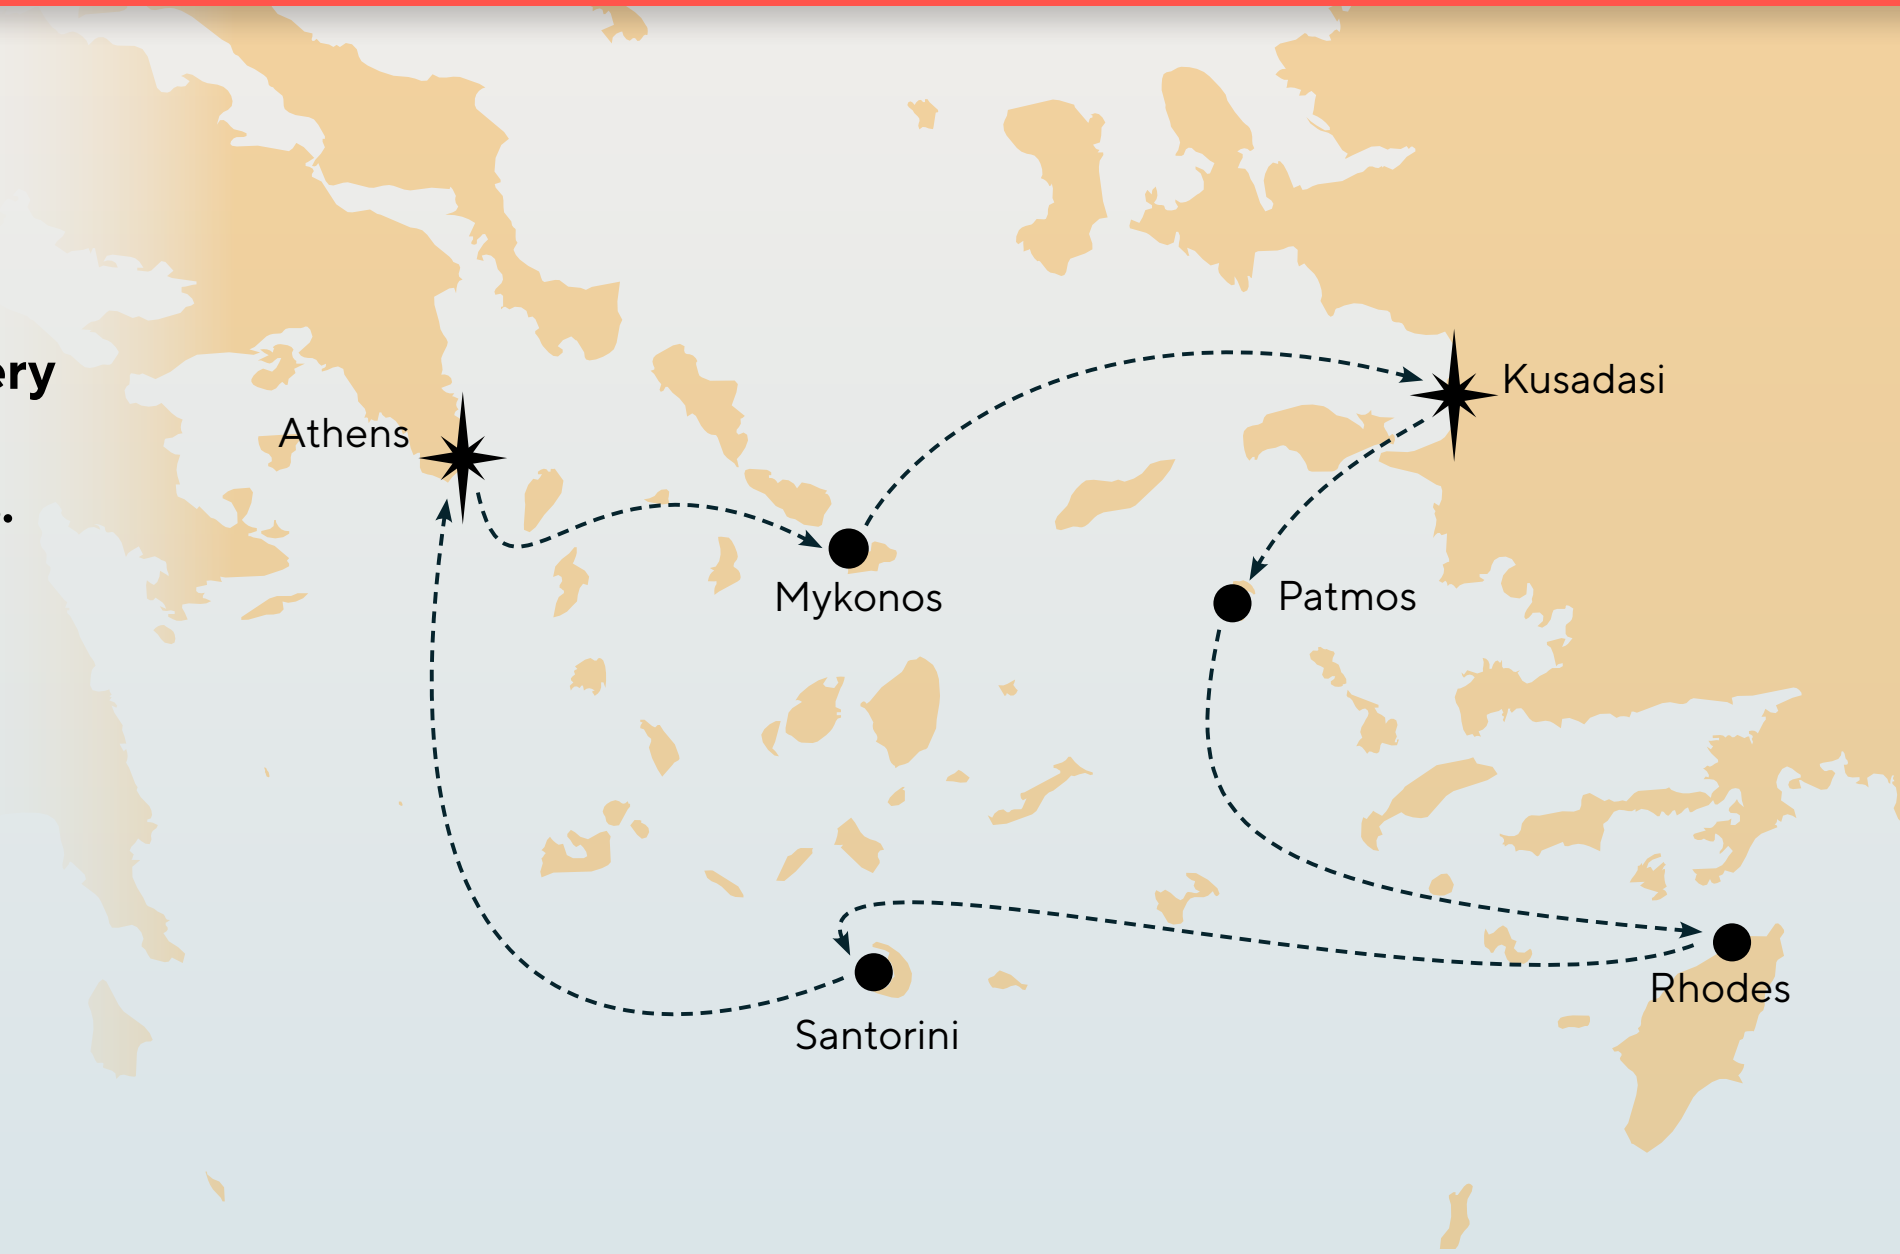

## Iconic Aegean (Mar & Nov)

4-night destination packed cruise onboard Celestyal Discovery sailing the jewels of the Greek islands & Ephesus, featuring a full day in Rhodes and later-night stays in Mykonos & Patmos.

### 2024 Sailing dates

October 28  
November 04, 11

### 2025 Sailing dates

March 24  
November 10, 17, 24

### 2026 Sailing dates

March 23, 30  
November 02, 09

📍 Athens

📍 Santorini

📍 Mykonos